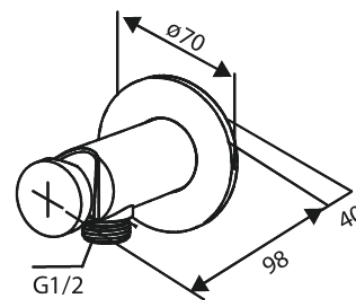

FM Mattsson Denmark ApS
Hvidkærvej 48, 5250 Odense SV, DK-56416218

+45 88 33 00 34 danmark@fmmattssongroup.com

Mere information på damixa.com

damixa