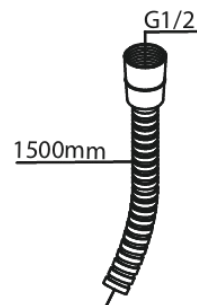

Product features

FM Mattsson Denmark ApS
Hvidkærvej 48, 5250 Odense SV, DK-56416218

+45 88 33 00 34 danmark@fmmattssongroup.com

Mere information på damixa.com

damixa