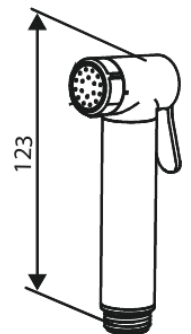

Product features

FM Mattsson Denmark ApS
Hvidkærvej 48, 5250 Odense SV, DK-56416218

+45 88 33 00 34 danmark@fmmattssongroup.com

Mere information på damixa.com

damixa