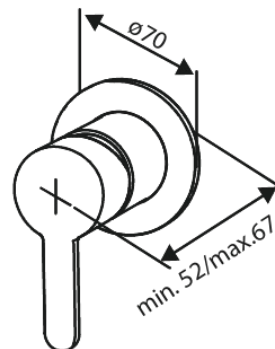

FM Mattsson Denmark ApS
Hvidkærvej 48, 5250 Odense SV, DK-56416218

+45 88 33 00 34 danmark@fmmattssongroup.com

Mere information på damixa.com

damixa